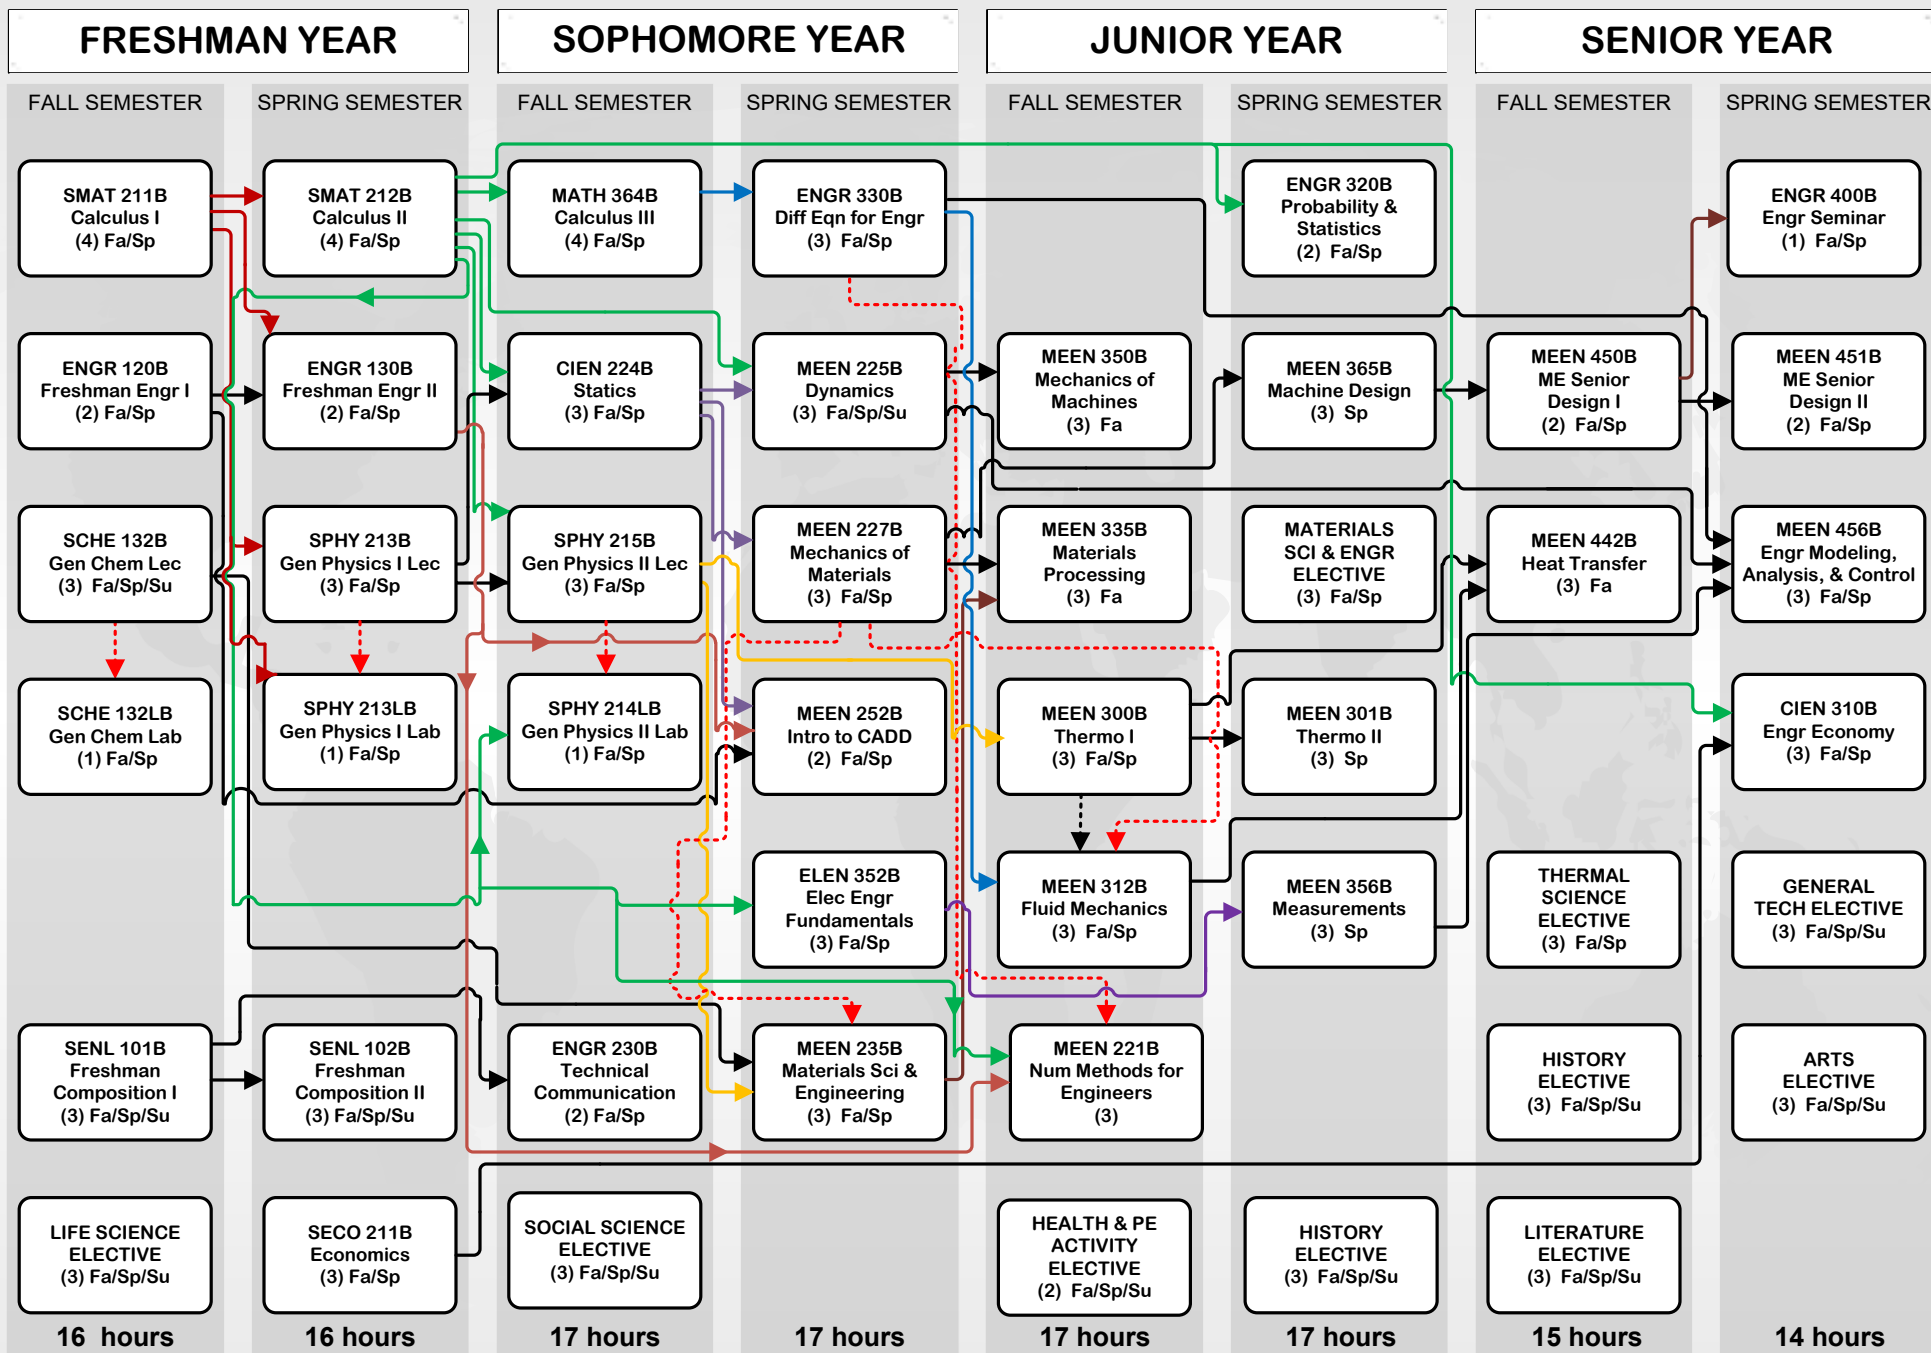

MECHANICAL ENGINEERING DEPARTMENT CURRICULUM FLOW CHART

PREREQUISITES
 CO-REQUISITES

Other Requirements

- WRITING PROFICIENCY – ENGL 001B (0)
- AFRICAN AMERICAN EXPERIENCE – SENL 240B (3)
- SERVICE LEARNING – SVLR 400B (3) OR 100B, 200B & 300B
- ADMITTED TO COLLEGE OF ENGINEERING
- DEPT COMP. EXAM – MEEN 000B (0)